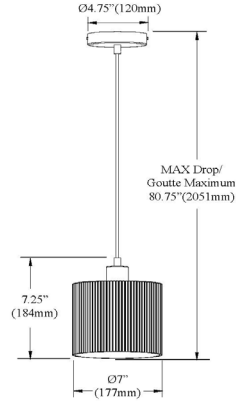

NAD-71P-PC-FL - Nadine 1LT Pendant, PC w/ FL Glass

1 Light Pendant in Polished Chrome w/ Fluted Glass

NAD-71P

Height	7.25"
Width/Length	7"
Depth	7"
Weight	2 lbs
Body Material	Glass
Finish/Color	Clear
Type of Finish	Fluted
Light Qty	1
Light Base	E26
Light Max Watt	60
Light Inc	No

Dimmable	Dimmable
LED Compatible	LED Compatible
Total Wattage	60W
Second Material	Metal
Second Finish/Color	Polished Chrome
Second Type of Finish	Electroplated
Rated For	Damp Location
Voltage	120V
Approval	cUL or equivalent
Warranty	1 Year Limited
Install Position	Ceiling
Extension Length	72