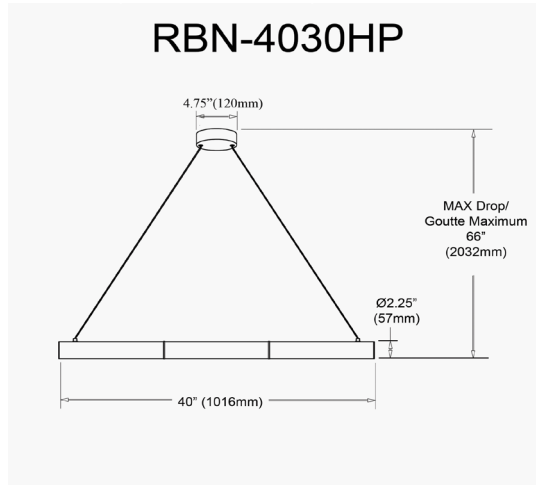

RBN-4030HP-MB-ALB - Reuben 30W Horiz Pendant, MB w/ faux Alabaster

30W Matte Black Horizontal Pendant w/ Alabaster Diffuser

Height	2.25"
Width/Length	41.25"
Depth	2.25"
Weight	8 lbs

Body Material	Faux Alabaster
Finish/Color	White

Light Qty	1
Light Base	LED
Light Max Watt	30
Light Inc	Yes
Light Lumens	2250(Initial) 1300(Delivered)
Light CRI	90+
Light CCT	3000K
Light Life	30000 Hours

Dimmable	Dimmable
LED Compatible	Integrated LED
Total Wattage	30W