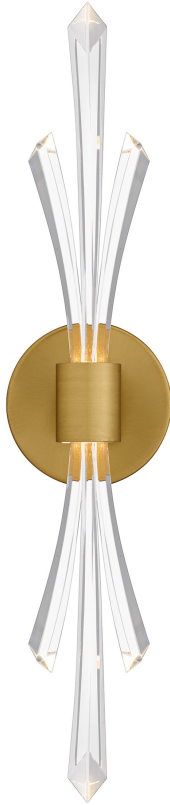

CCY8805BRG

Cecily Brushed Gold Wall Sconce
Brushed Gold

QUOIZEL
LIGHTING

DIMENSIONS

Dimensions: 5.00" W x 22.50" H x 5.25" D

Backplate Dimensions: 5.00"H x 5.00"W

HCWO: 11.5"

Weight: 2.34 lbs

DETAILS

Material: STEEL

Glass/Shade Description: Clear Crystal Glass
- Glass

LAMPING

Light Source: Integrated LED

PHOTOMETRICS

LED

Lumens: 1033

LED Total Watts: 12

Color Rendering: 90

Color Temperature: 3000

ELECTRICAL

Dimmable: Yes

Dimmer Type: CL

Voltage: 120-277V

Wire Length: 0.5'